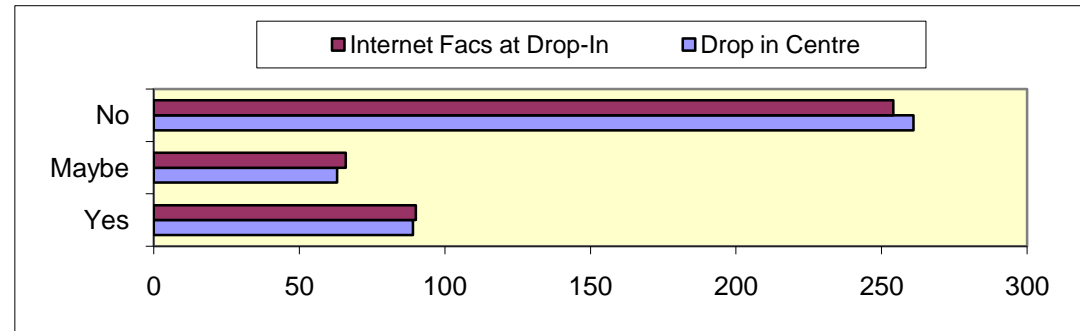

4.4 Do you support?

	Yes	Maybe	No
Drop in Centre	89	63	261
Internet Facs at Drop-In	90	66	254
Respondents	179	129	515