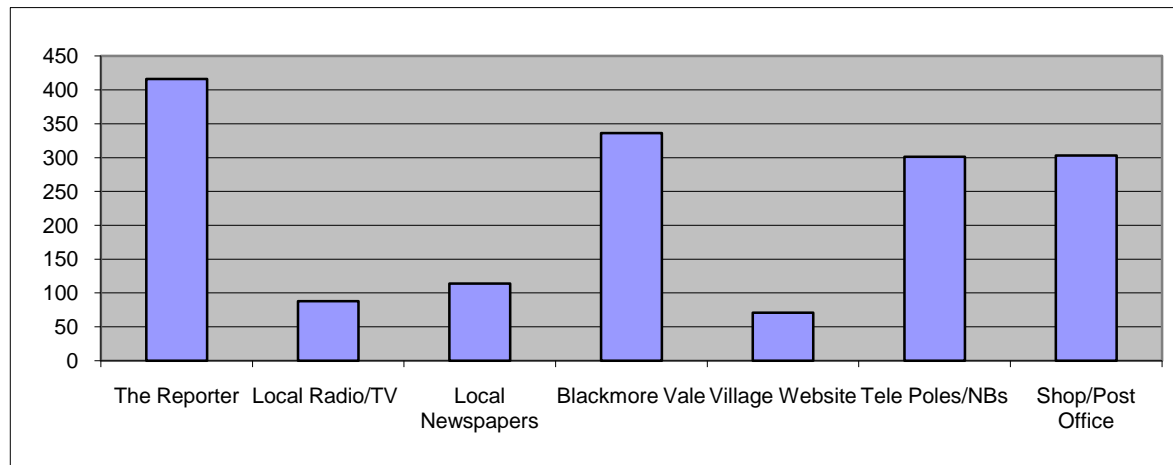

## **4.1 Local Events are advertised in a number of ways - where do you get this information from?**

The Reporter	416
Local Radio/TV	88
Local Newspapers	114
Blackmore Vale	336
Village Website	71
Tele Poles/NBs	301
Shop/Post Office	303