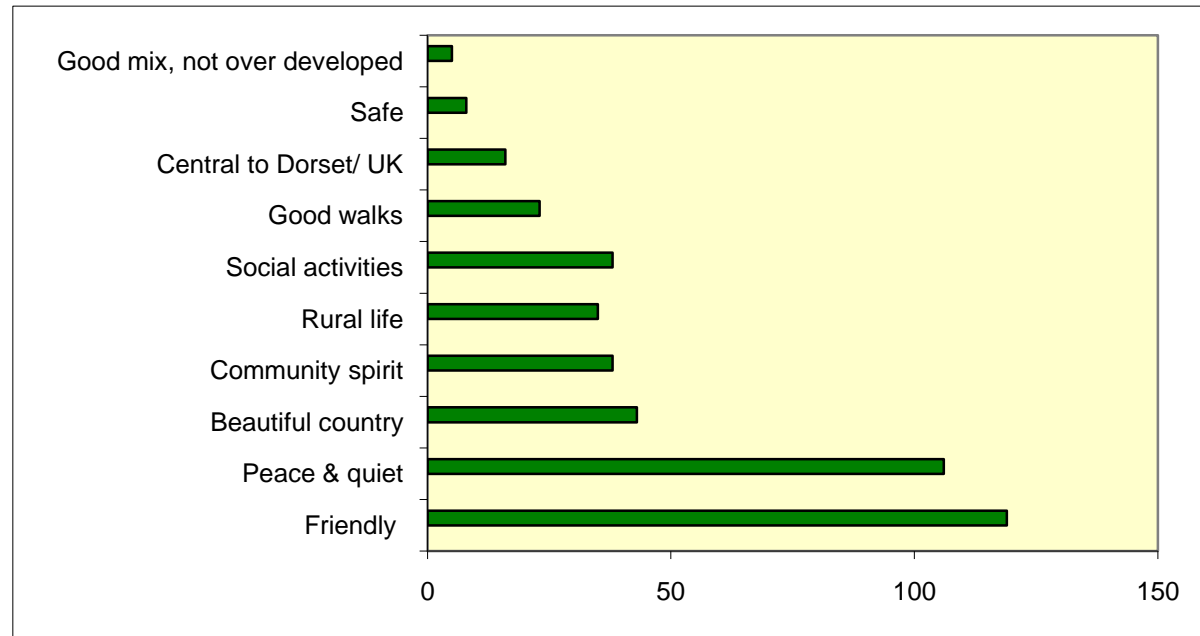

# More litter bins required: Crown Court, Bus Stop, Post Office  
Empty litter bins more frequently & regularly

**4.7 In your opinion is the Village**

	Yes	No Opinion	No
Clean	243	82	94
Tidy	233	90	97
Attractive	146	122	145

**4.8 What would you do to improve the appearance of Milborne St Andrew?**

- The Square is un-attractive
- Litter bins required at Bus Stops, Milton Road, Crown Court, Little Engalnd
- More dog bins required especially in Milton Road, Homefield, Chapel Street, The Grove
- Litter and Dog Bins to be emptied more frequently and regularly
- Educate dog owners
- More re-cycling, non-specific
- Ensure that the recycling van does not leave stuff which it blows everywhere
- Village Recycling site poorly situated
- Wheelie bins required
- Why don't people use facilities available already?
- Educate Teenagers and children not to drop litter

#### 4.9 What do you enjoy about life in Milborne St Andrew?

#### The Top Ten

Friendly	119
Peace & quiet	106
Beautiful country	43
Community spirit	38
Rural life	35
Social activities	38
Good walks	23
Central to Dorset/ UK	16
Safe	8
Good mix, not over developed	5

**Respondents** 281 **Comments** 431