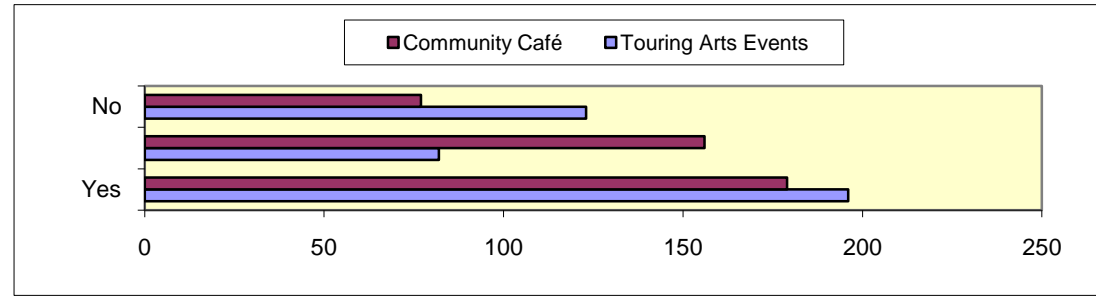

4.3 Would you support?

	Yes	Maybe	No
Touring Arts Events	196	82	123
Community Café	179	156	77
Respondents	375	238	200